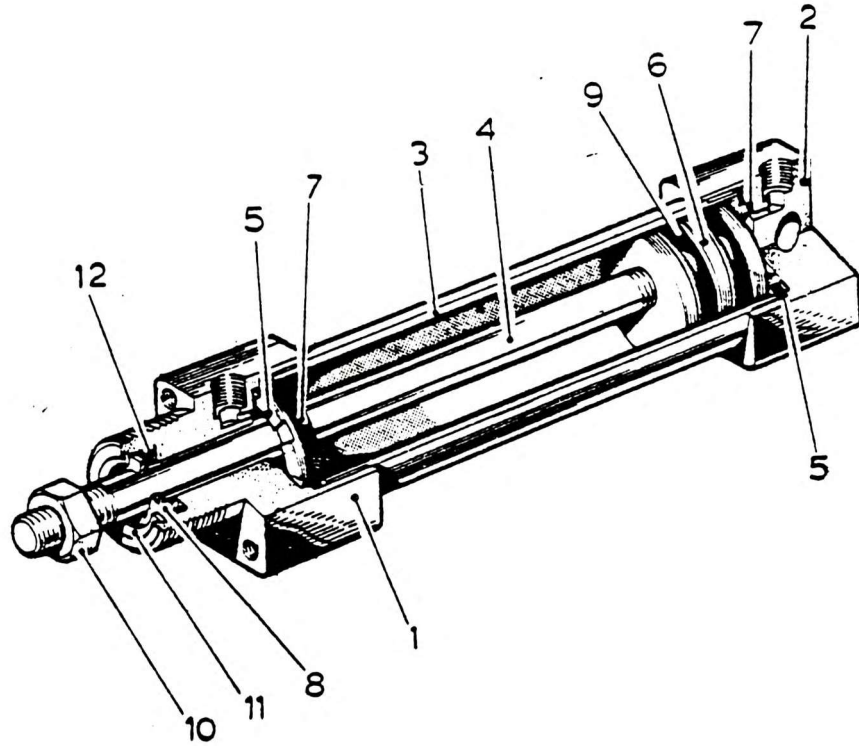

CYLINDER DOUBLE ACTING

NO.	PART NO.	QTY.	DESCRIPTION	NO.	PART NO.	QTY.	DESCRIPTION
-	8357711	1	Cylinder Complete				
*	8758614	1	Repair Kit				
1	8758597	1	Mounting - Front				
2	8758598	1	Mounting - Rear				
3	8758599	1	Barrel				
4	8988654	1	Rod Piston				
5 *	8758601	2	Washer Sealing				
6	8988655	1	Piston				
7 *	8758603	2	Buffer				
8	8988656	1	Scraper Ring				
9 *	8758607	2	Seal Piston				
10	8758608	1	Locknut				
11	8758609	1	Ring Spring				
12	8758610	1	Seal Gland				

8357711
Issue No. 00